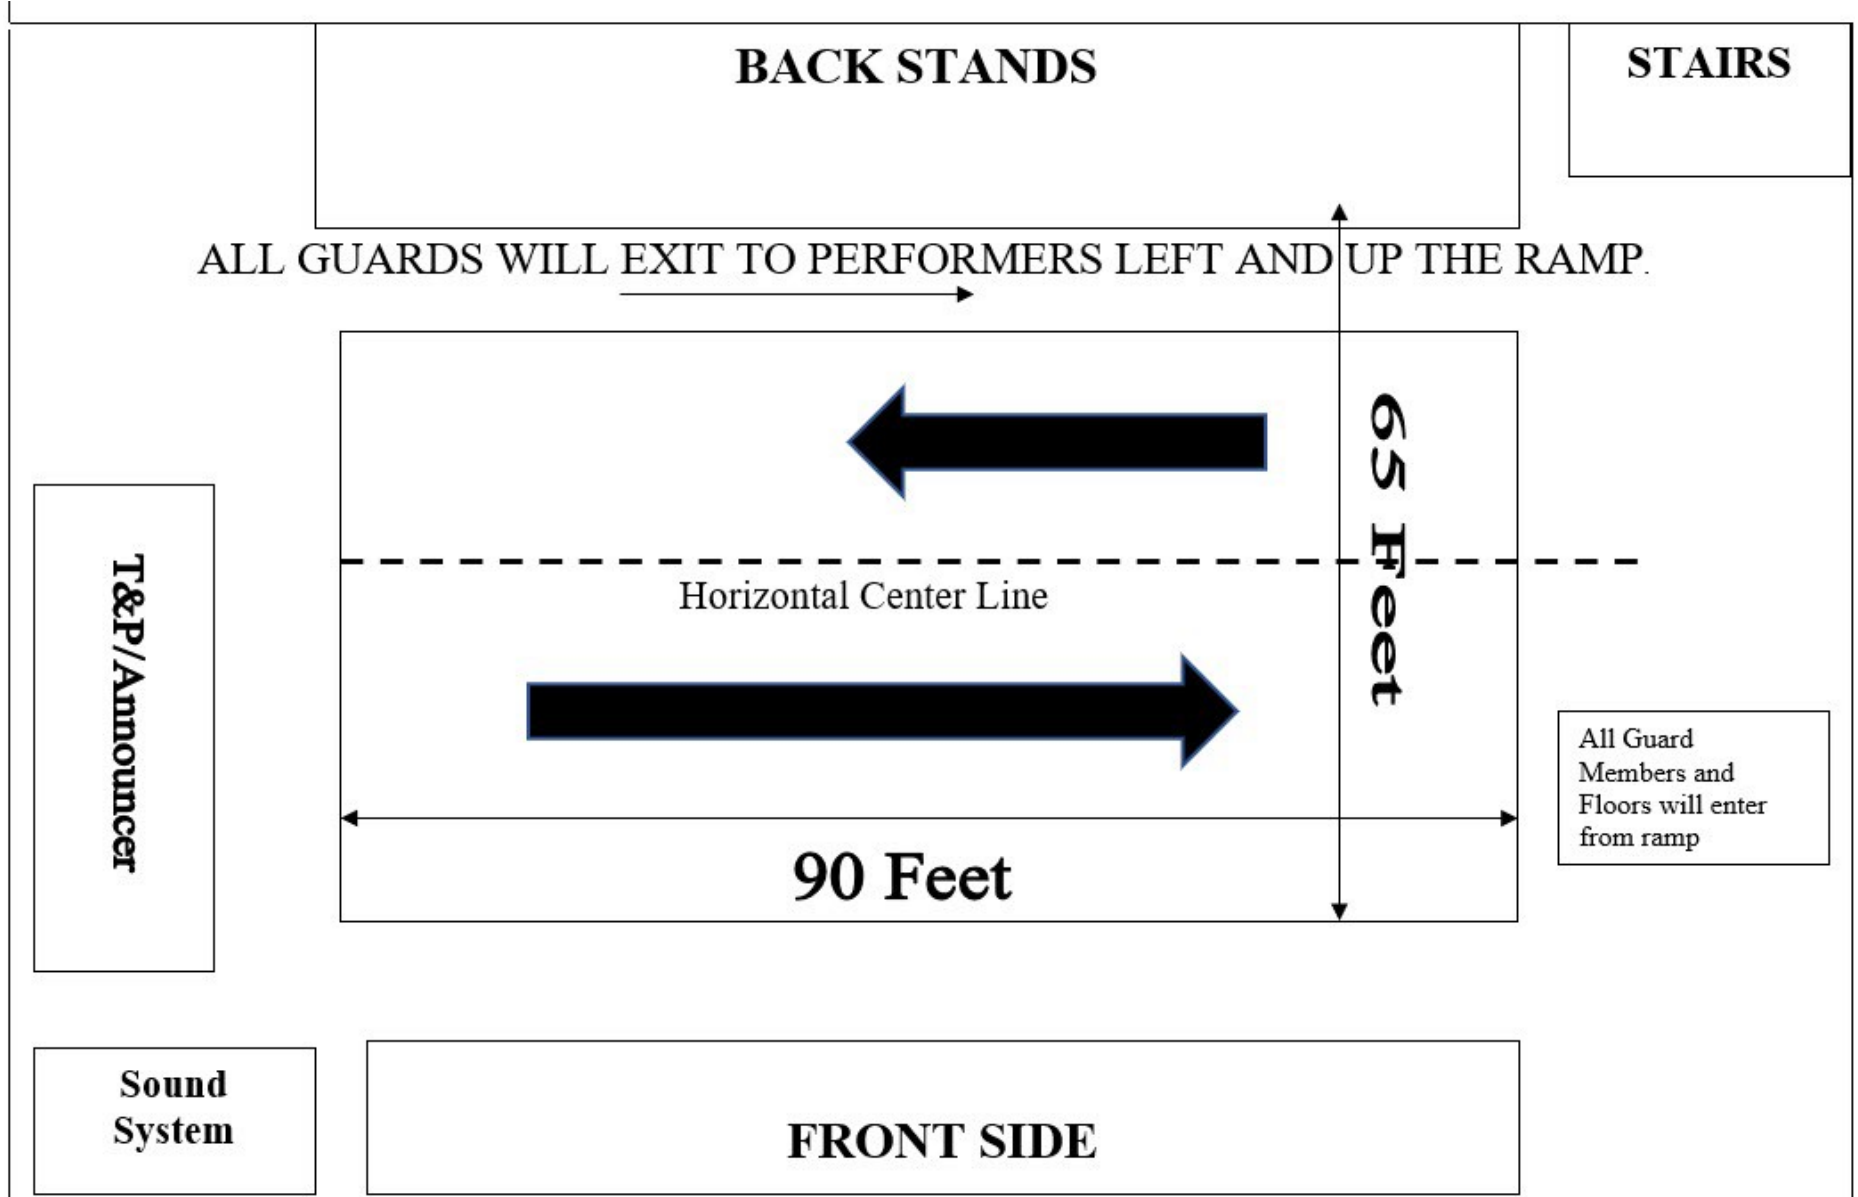

Please be advised there is a new wood floor at this venue. To ensure its protection, a black tarp will be covering the performance floor during the show. Additionally, volunteers will be available on-site to assist units to make sure all goes smoothly for performances.